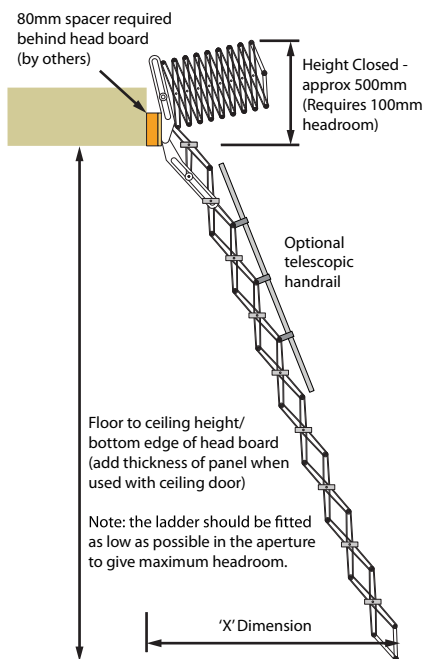

## ZIP RETRACTABLE LADDERS

**Description:** ZIP retractable heavy duty loft ladder. Suitable for use in installation to vertical walls (with 80mm of extra packing behind the back board).

**Fittings:** The retractable ladder is fixed to a 600 x 200 plywood back board, which is simply screwed to an appropriate surface in the location required.

**Springs:** An adjustable counter balance spring is incorporated into the pivot bracket to ensure the stairway can be raised and lowered smoothly with minimum effort.

**Options:** Additional extras include; telescopic handrail on one side (requires a minimum aperture of 1000), wall mounted rungs.

**Notes:** Add 50mm to allow for frame thickness when used with a Jakdor ceiling door.

Model	Weight (kg)	No. of Treads	Ceiling Height	Min. Aperture	"X" Dimension
ZIP 4	28	9	up to 2500	600 x 750	1210 - 1310
ZIP 5	30	10	2501 - 2790	600 x 750	1310 - 1410
ZIP 6	32	11	2791 - 3090	600 x 750	1410 - 1510
ZIP 7	34	12	3091 - 3390	600 x 800	1510 - 1610