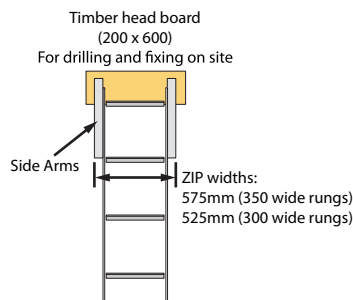

## ZIP RETRACTABLE LADDERS

**Description:** ZIP retractable heavy duty loft ladder. Suitable for use in installation to vertical walls (with 80mm of extra packing behind the back board).

**Fittings:** The retractable ladder is fixed to a 600 x 200 plywood back board, which is simply screwed to an appropriate surface in the location required.

**Springs:** An adjustable counter balance spring is incorporated into the pivot bracket to ensure the stairway can be raised and lowered smoothly with minimum effort.

**Options:** Additional extras include; telescopic handrail on one side (requires a minimum aperture of 1000), wall mounted rungs.

**Notes:** Add 50mm to allow for frame thickness when used with a Jakdor ceiling door.

Model	Weight (kg)	No. of Treads	Ceiling Height	Min. Aperture	"X" Dimension
ZIP 4	28	9	up to 2500	600 x 750	1210 - 1310
ZIP 5	30	10	2501 - 2790	600 x 750	1310 - 1410
ZIP 6	32	11	2791 - 3090	600 x 750	1410 - 1510
ZIP 7	34	12	3091 - 3390	600 x 800	1510 - 1610