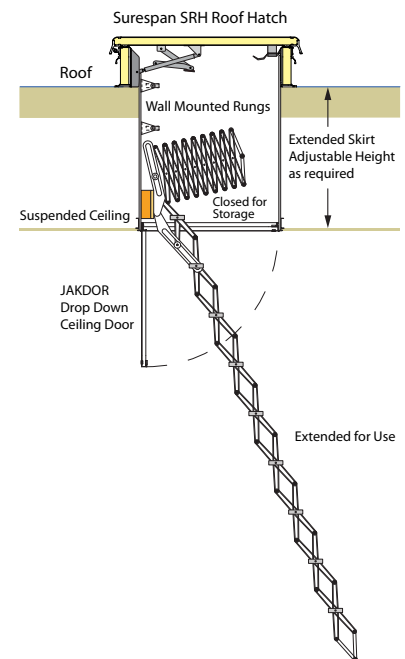

ZIP 4-7

ZIP RETRACTABLE LADDERS

Description: ZIP retractable heavy duty loft ladder. Suitable for use in installation to vertical walls (with 80mm of extra packing behind the back board).

Fittings: The retractable ladder is fixed to a 600 x 200 plywood back board, which is simply screwed to an appropriate surface in the location required.

Springs: An adjustable counter balance spring is incorporated into the pivot bracket to ensure the stairway can be raised and lowered smoothly with minimum effort.

Options: Additional extras include; telescopic handrail on one side (requires a minimum aperture of 1000), wall mounted rungs.

Notes: Add 50mm to allow for frame thickness when used with a Jakdor ceiling door.